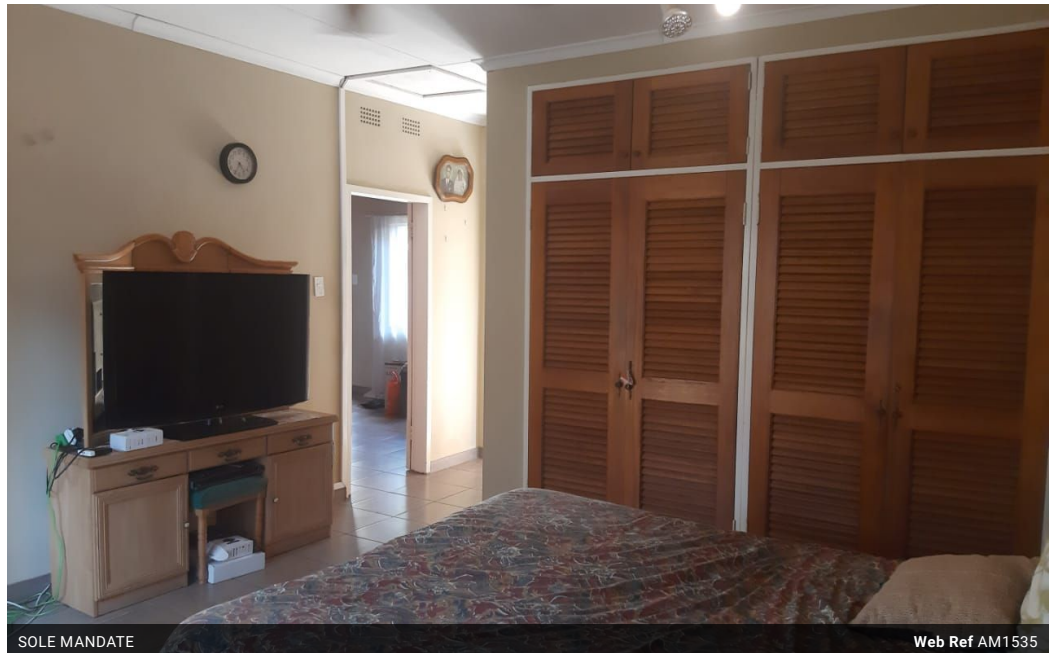

Bellah Mathabathe
071 514 5091
bellah@amourproperties.co.za

Contact Amour Properties -
Linksfield

010 0030049

P.O Box 92154
Norwood
2117

SOLE MANDATE

Web Ref AM1535